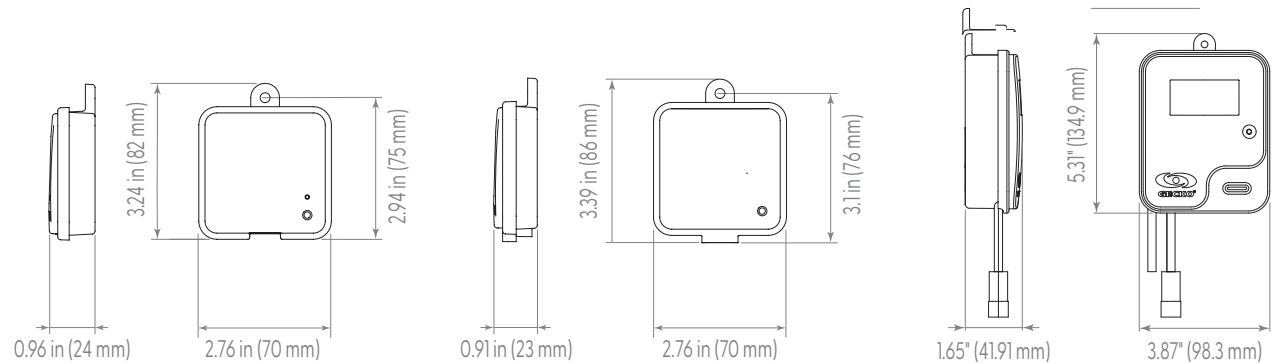

# Features & benefits

in.touch 3  
spa connectivity only

in.touch 3+  
connectivity and water monitoring

Compare	in.touch 2	in.touch 3	in.touch 3+
Enable remote spa control	Yes	Yes	Yes
Over-the-air updates	No	Yes	Yes
Integrate with Gecko waterlab for 24/7 water monitoring	No	No	Yes
CO module (spa) dimensions (in)	86 x 70 x 23	86 x 70 x 23	136 x 99 x 43
EN module (modem) dimensions (in)	82 x 70 x 24	82 x 70 x 24	82 x 70 x 24

## Dimensions

in.touch 3 & 3+ (EN module)

in.touch 3 (CO module)

in.touch 3+ (CO module)