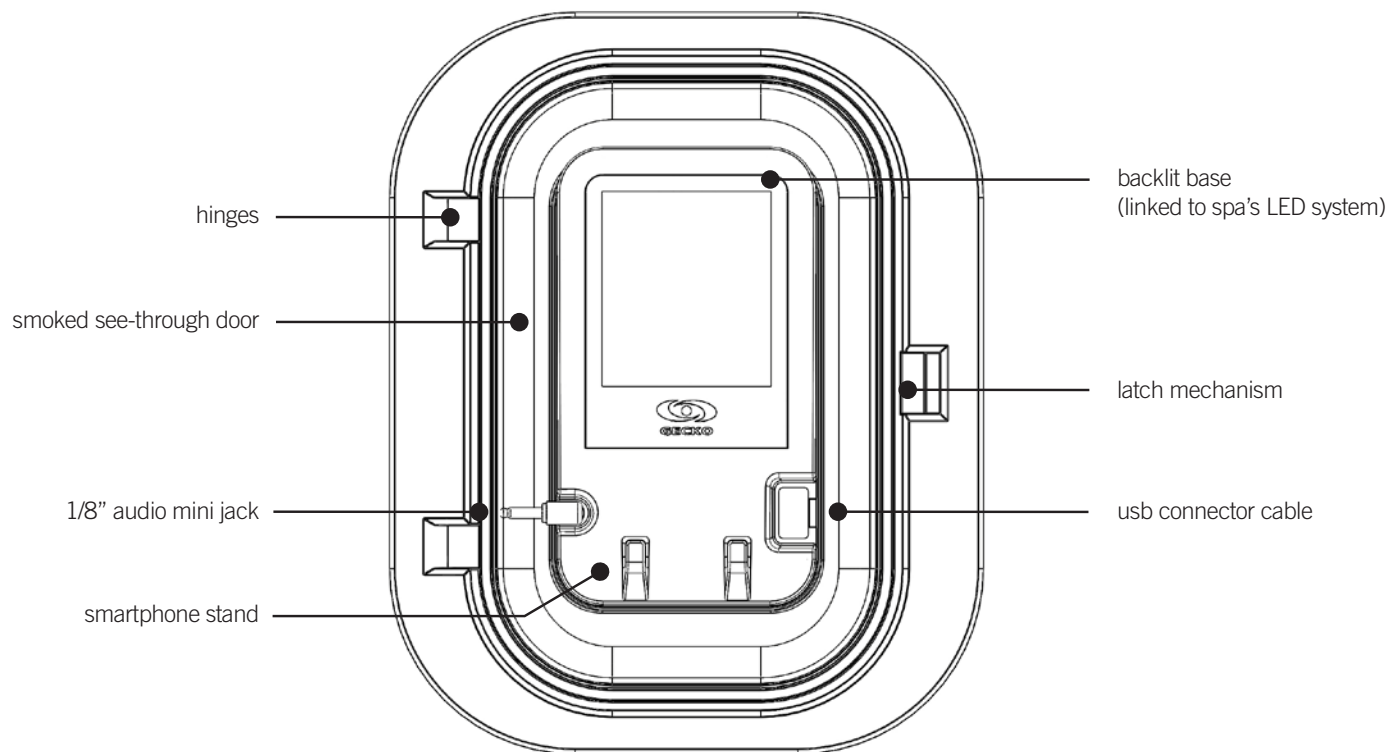

### **Lets you control your audio from spa side!**

When your in.stream 2 equipped spa is powered by one of Gecko's X or Y series systems, the content of your digital audio sources can be accessed and controlled directly from the spa side through in.k1000, in.k800 or in.k500 main keypads.

# in.p4

Docks, connects, protects and allows a full remote control of your digital audio sources. Directly from your spa.

dimensions: 10" x 8" x 2.62"

Gecko's in.p4 docking station features a USB and an 1/8" audio input mini jack connectors. Its design includes a smoked see-through door, a backlit base stand, as well as hidden screws and brackets.

Bring your music along with you and enjoy it while relaxing, through in.p4's seamless and safe integration of your digital audio sources to your spa and its control system.

Gecko's in.p4 is easy to install. With its brackets, it can be flush-mounted to all types of spa side panels. A simple cable connection hooks it up to an in.stream 2 audio station, powering in.p4 and enabling the remote control of any docked digital audio source, directly from the spa.

in.p4's enclosure design includes a docking base, watertight gaskets and a latching mechanism to open and close its smoked see-through door. in.p4 can be installed for right or left-hand door opening.