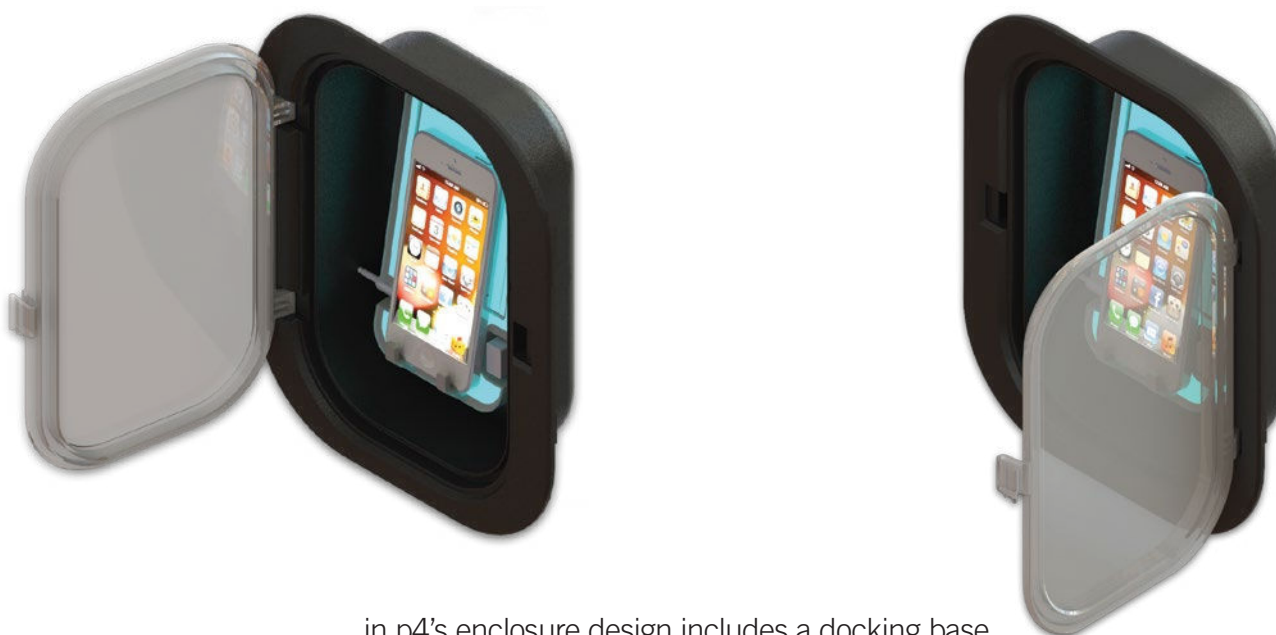

### **Lets you control your audio from spa side!**

When your in.stream 2 equipped spa is powered by one of Gecko's X or Y series systems, the content of your digital audio sources can be accessed and controlled directly from the spa side through in.k1000, in.k800 or in.k500 main keypads.

# in.p4

Docks, connects, protects and allows a full remote control of your digital audio sources. Directly from your spa.

dimensions: 10" x 8" x 2.62"

Gecko's in.p4 docking station features a USB and an 1/8" audio input mini jack connectors. Its design includes a smoked see-through door, a backlit base stand, as well as hidden screws and brackets.

Bring your music along with you and enjoy it while relaxing, through in.p4's seamless and safe integration of your digital audio sources to your spa and its control system.

Gecko's in.p4 is easy to install. With its brackets, it can be flush-mounted to all types of spa side panels. A simple cable connection hooks it up to an in.stream 2 audio station, powering in.p4 and enabling the remote control of any docked digital audio source, directly from the spa.

in.p4's enclosure design includes a docking base, watertight gaskets and a latching mechanism to open and close its smoked see-through door. in.p4 can be installed for right or left-hand door opening.