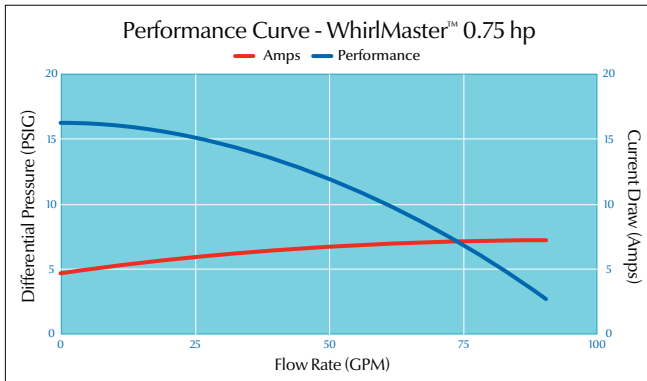

Irresistible Flow!

with Aqua-Flo™ by Gecko Pumps for the Leisure Water Industry.

WhirlMaster™

Low cost, high performance pumps for whirlpools

aqua-flo™
by **GECKO**

Part No.	Model
04205000-5510	BATH PUMP WHIRLMASER .5 HP
04210000-5510	BATH PUMP WHIRLMASER 1.0 HP
04215000-5510	BATH PUMP WHIRLMASER 1.5 HP
04205001-5510	BATH PUMP WHIRLMASER .5 HP, Cord Nema 15P
04207001-5510	BATH PUMP WHIRLMASER .75 HP, Cord Nema 15P
04210001-5510	BATH PUMP WHIRLMASER 1.0 HP, Cord Nema 15P
04215001-5510	BATH PUMP WHIRLMASER 1.5 HP, Cord Nema 15P
04205002-5510	BATH PUMP WHIRLMASER .5 HP, Air Switch
04210002-5510	BATH PUMP WHIRLMASER 1.0 HP, Air Switch
04215002-5510	BATH PUMP WHIRLMASER 1.5 HP, Air Switch
04205003-5510	BATH PUMP WHIRLMASER .5 HP, Elec. timer
04207003-5510	BATH PUMP WHIRLMASER .75 HP, Elec. timer
04210003-5510	BATH PUMP WHIRLMASER 1.0 HP, Elec. timer
04215003-5510	BATH PUMP WHIRLMASER 1.5 HP, Elec. timer