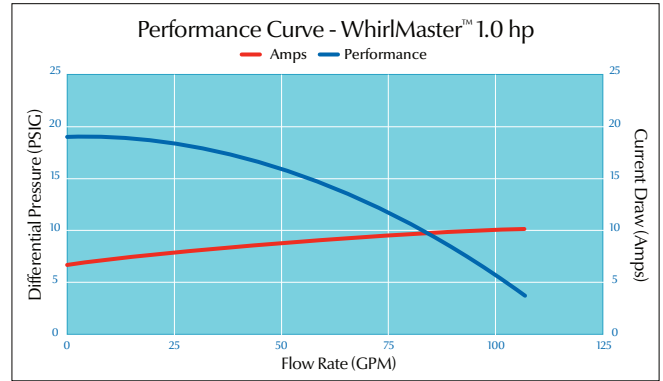

Irresistible Flow!

with Aqua-Flo™ by Gecko Pumps for the Leisure Water Industry.

WhirlMaster™

Low cost, high performance pumps for whirlpools

aqua-flo™
by **GECKO**

Part No.	Model
04205000-5510	BATH PUMP WHIRLMASER .5 HP
04210000-5510	BATH PUMP WHIRLMASER 1.0 HP
04215000-5510	BATH PUMP WHIRLMASER 1.5 HP
04205001-5510	BATH PUMP WHIRLMASER .5 HP, Cord Nema 15P
04207001-5510	BATH PUMP WHIRLMASER .75 HP, Cord Nema 15P
04210001-5510	BATH PUMP WHIRLMASER 1.0 HP, Cord Nema 15P
04215001-5510	BATH PUMP WHIRLMASER 1.5 HP, Cord Nema 15P
04205002-5510	BATH PUMP WHIRLMASER .5 HP, Air Switch
04210002-5510	BATH PUMP WHIRLMASER 1.0 HP, Air Switch
04215002-5510	BATH PUMP WHIRLMASER 1.5 HP, Air Switch
04205003-5510	BATH PUMP WHIRLMASER .5 HP, Elec. timer
04207003-5510	BATH PUMP WHIRLMASER .75 HP, Elec. timer
04210003-5510	BATH PUMP WHIRLMASER 1.0 HP, Elec. timer
04215003-5510	BATH PUMP WHIRLMASER 1.5 HP, Elec. timer