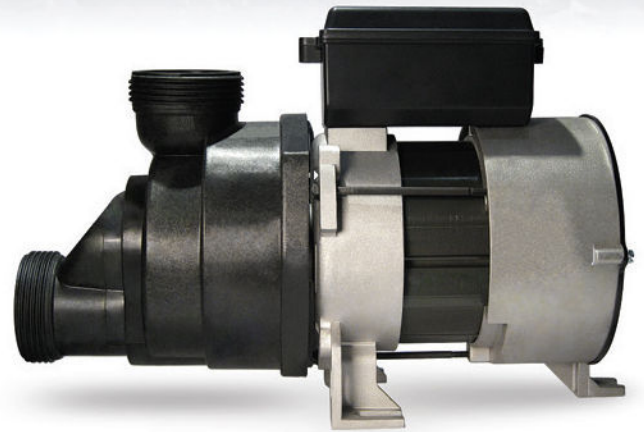

Aqua-Flo™ by Gecko's new WhirlMaster™ provides the high performance and flow rates necessary for today's whirlpools in a very affordable package. WhirlMaster™ pumps are Aqua-Flo™ by Gecko's smallest, most inexpensive jetted bath pump offering the same quality, reliability, and service at a greatly reduced cost. The low profile compact design of the WhirlMaster™ is light weight and ideal for shallow tubs with limited space applications. Its quick release compression fittings allow for ease of installation and maintenance. WhirlMaster™ pumps provide 100% drainage.

- True, continuous rated horsepower of 1/2, 3/4, 1.0 & 1.5
- 1 1/2" inlets and outlets
- 15 frame size motor
- Single speed
- Whisper quiet fine-tuned impellers
- More flow with less energy
- Highest quality materials in pump construction
- Exceptional quality and reliability
- UL & ULC approved

Options

- Electronic timer
 - Board built-in
 - 30 minutes timer
 - Sealed interconnection at the pump
 - Round keypad
- Air Switch
- Cord NEMA 15P

Electronic timer

Part No.	Model
0110-001001	SW-LS-WM-WH-GE1 (WHITE)
0110-002001	SW-LS-WM-CR-GE1 (CHROME)
0110-008001	SW-LS-WM-CL-GE1 (CLEAR)