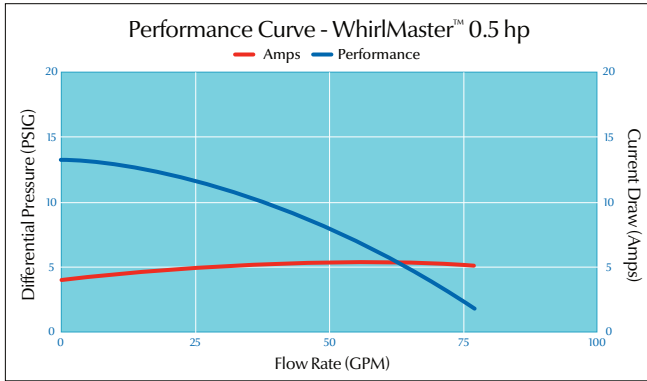

Irresistible Flow!

with Aqua-Flo™ by Gecko Pumps for the Leisure Water Industry.

WhirlMaster™

Low cost, high performance pumps for whirlpools

aqua-flo™
by **GECKO**

Part No.	Model
04205000-5510	BATH PUMP WHIRLMASER .5 HP
04210000-5510	BATH PUMP WHIRLMASER 1.0 HP
04215000-5510	BATH PUMP WHIRLMASER 1.5 HP
04205001-5510	BATH PUMP WHIRLMASER .5 HP, Cord Nema 15P
04207001-5510	BATH PUMP WHIRLMASER .75 HP, Cord Nema 15P
04210001-5510	BATH PUMP WHIRLMASER 1.0 HP, Cord Nema 15P
04215001-5510	BATH PUMP WHIRLMASER 1.5 HP, Cord Nema 15P
04205002-5510	BATH PUMP WHIRLMASER .5 HP, Air Switch
04210002-5510	BATH PUMP WHIRLMASER 1.0 HP, Air Switch
04215002-5510	BATH PUMP WHIRLMASER 1.5 HP, Air Switch
04205003-5510	BATH PUMP WHIRLMASER .5 HP, Elec. timer
04207003-5510	BATH PUMP WHIRLMASER .75 HP, Elec. timer
04210003-5510	BATH PUMP WHIRLMASER 1.0 HP, Elec. timer
04215003-5510	BATH PUMP WHIRLMASER 1.5 HP, Elec. timer