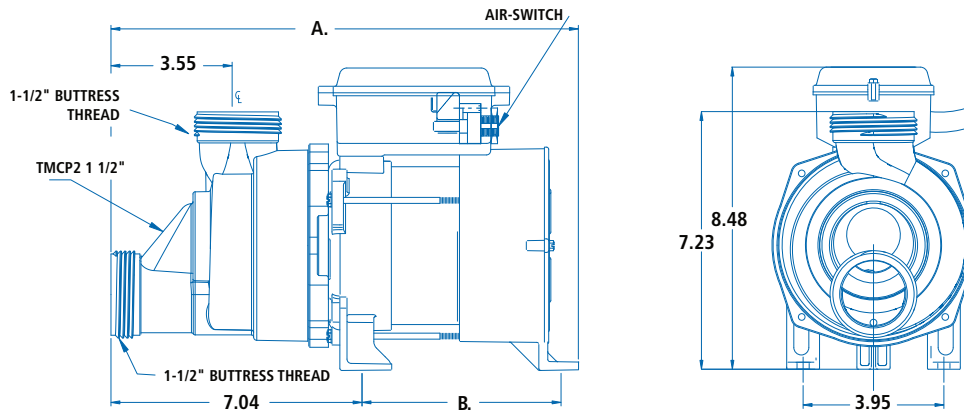

Irresistible Flow!

with Aqua-Flo™ by Gecko Pumps for the Leisure Water Industry.

WhirlMaster™

Low cost, high performance pumps for whirlpools

aqua-flo™
by **GECKO**

Part No.	Model
04205000-5510	BATH PUMP WHIRLMASER .5 HP
04210000-5510	BATH PUMP WHIRLMASER 1.0 HP
04215000-5510	BATH PUMP WHIRLMASER 1.5 HP
04205001-5510	BATH PUMP WHIRLMASER .5 HP, Cord Nema 15P
04207001-5510	BATH PUMP WHIRLMASER .75 HP, Cord Nema 15P
04210001-5510	BATH PUMP WHIRLMASER 1.0 HP, Cord Nema 15P
04215001-5510	BATH PUMP WHIRLMASER 1.5 HP, Cord Nema 15P
04205002-5510	BATH PUMP WHIRLMASER .5 HP, Air Switch
04210002-5510	BATH PUMP WHIRLMASER 1.0 HP, Air Switch
04215002-5510	BATH PUMP WHIRLMASER 1.5 HP, Air Switch
04205003-5510	BATH PUMP WHIRLMASER .5 HP, Elec. timer
04207003-5510	BATH PUMP WHIRLMASER .75 HP, Elec. timer
04210003-5510	BATH PUMP WHIRLMASER 1.0 HP, Elec. timer
04215003-5510	BATH PUMP WHIRLMASER 1.5 HP, Elec. timer

Size (HP)	Voltage (V)	Current (A)	Flow (GPM)	Frequency (Hz)	Weight (Lbs)	Dimensions A.	Dimensions B.
0.5	115	7	77	60	11.5	13.15	5.77
0.75	115	7	90.5	60	11.5	13.15	5.77
1	115	9	102	60	14	13.63	6.25
1.5	115	13	116	60	16.5	14.49	7.11