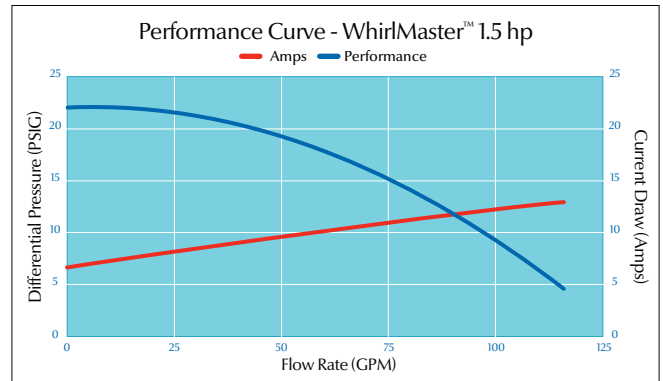

Irresistible Flow!

with Aqua-Flo™ by Gecko Pumps for the Leisure Water Industry.

WhirlMaster™

Low cost, high performance pumps for whirlpools

aqua-flo™
by **GECKO**

Part No.	Model
04205000-5510	BATH PUMP WHIRLMASER .5 HP
04210000-5510	BATH PUMP WHIRLMASER 1.0 HP
04215000-5510	BATH PUMP WHIRLMASER 1.5 HP
04205001-5510	BATH PUMP WHIRLMASER .5 HP, Cord Nema 15P
04207001-5510	BATH PUMP WHIRLMASER .75 HP, Cord Nema 15P
04210001-5510	BATH PUMP WHIRLMASER 1.0 HP, Cord Nema 15P
04215001-5510	BATH PUMP WHIRLMASER 1.5 HP, Cord Nema 15P
04205002-5510	BATH PUMP WHIRLMASER .5 HP, Air Switch
04210002-5510	BATH PUMP WHIRLMASER 1.0 HP, Air Switch
04215002-5510	BATH PUMP WHIRLMASER 1.5 HP, Air Switch
04205003-5510	BATH PUMP WHIRLMASER .5 HP, Elec. timer
04207003-5510	BATH PUMP WHIRLMASER .75 HP, Elec. timer
04210003-5510	BATH PUMP WHIRLMASER 1.0 HP, Elec. timer
04215003-5510	BATH PUMP WHIRLMASER 1.5 HP, Elec. timer