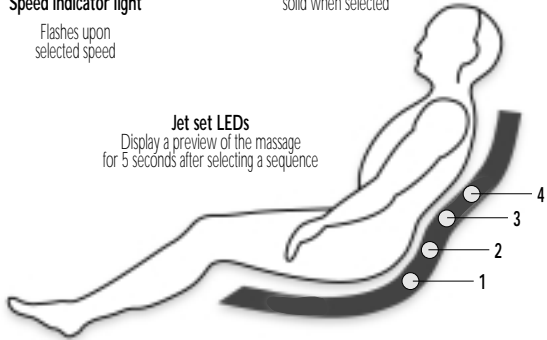

Press **sequences** key to select one of the 7 preprogrammed massage sequences. Note that only the first 6 sequences have corresponding indicator lights. The 7th sequence, where all valves are opened at the same time, does not have an indicator light. A preview of the massage is displayed for 5 seconds after selecting a sequence.

Speed 3: 5 seconds between each step.

The corresponding indicator light flashes to reflect the selected speed.

To pause a massage sequence:

Press **pause** key to interrupt a massage sequence and prolong the action of a jet set (or a combination of sets). Pressing a second time will resume the massage sequence. The "Pause" indicator light will be on in Pause mode.

Pause mode indicator light

Speed indicator light

Flashes upon selected speed

Massage sequence indicator lights

Flash in Preview mode, solid when selected

Jet set LEDs
Display a preview of the massage for 5 seconds after selecting a sequence

MESSAGE SEQUENCE CHART

Legend:
• Closed jets
◆ Active jets

GECKO