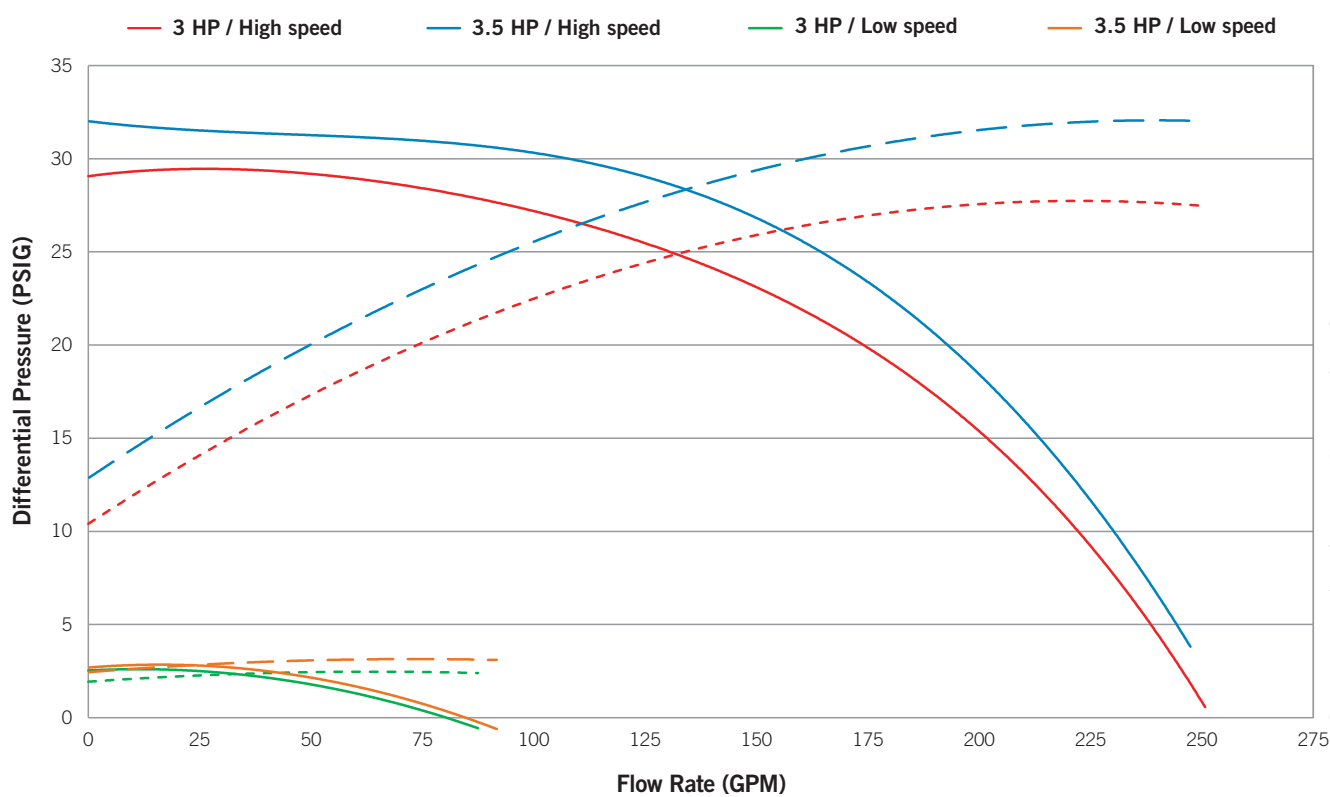

Configuration:

- Amp Cord 8'
- Blue wet end
- Viton Seal
- Discharge R0 12 O'clock
- Drain plug 6 O'Clock
- Available in 3 HP and 3.5 HP

XP2-LE 3 HP
Product code: 07345002-1340
12 Amps in High Speed and 0.95 Amp in Low Speed

XP2-LE 3.5 HP
Product code: 07344005-1340
14 Amps in High Speed and 1.3 Amps in Low Speed

going strongly against the flow
pumps for small to swim spas

New XP2-LE

Performance curves

XP2-LE Dimensions