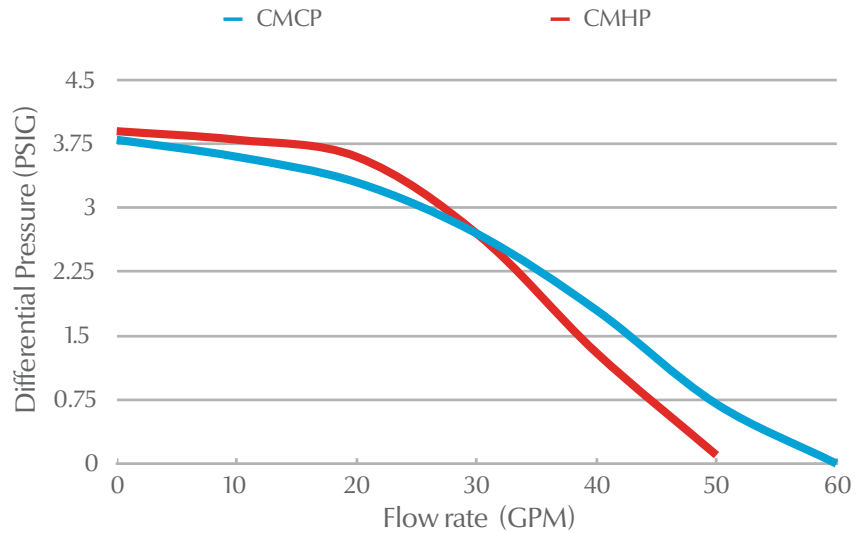

More power, less energy

Performance