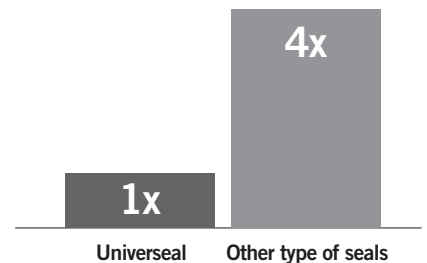

Pump Returns caused by leaks

Studies show that for high volume customers that purchased similar quantities of pumps, customers purchasing Universeal equipped pumps have a return rate 4 times inferior to the return rate of pumps equipped with other types of seals purchased by